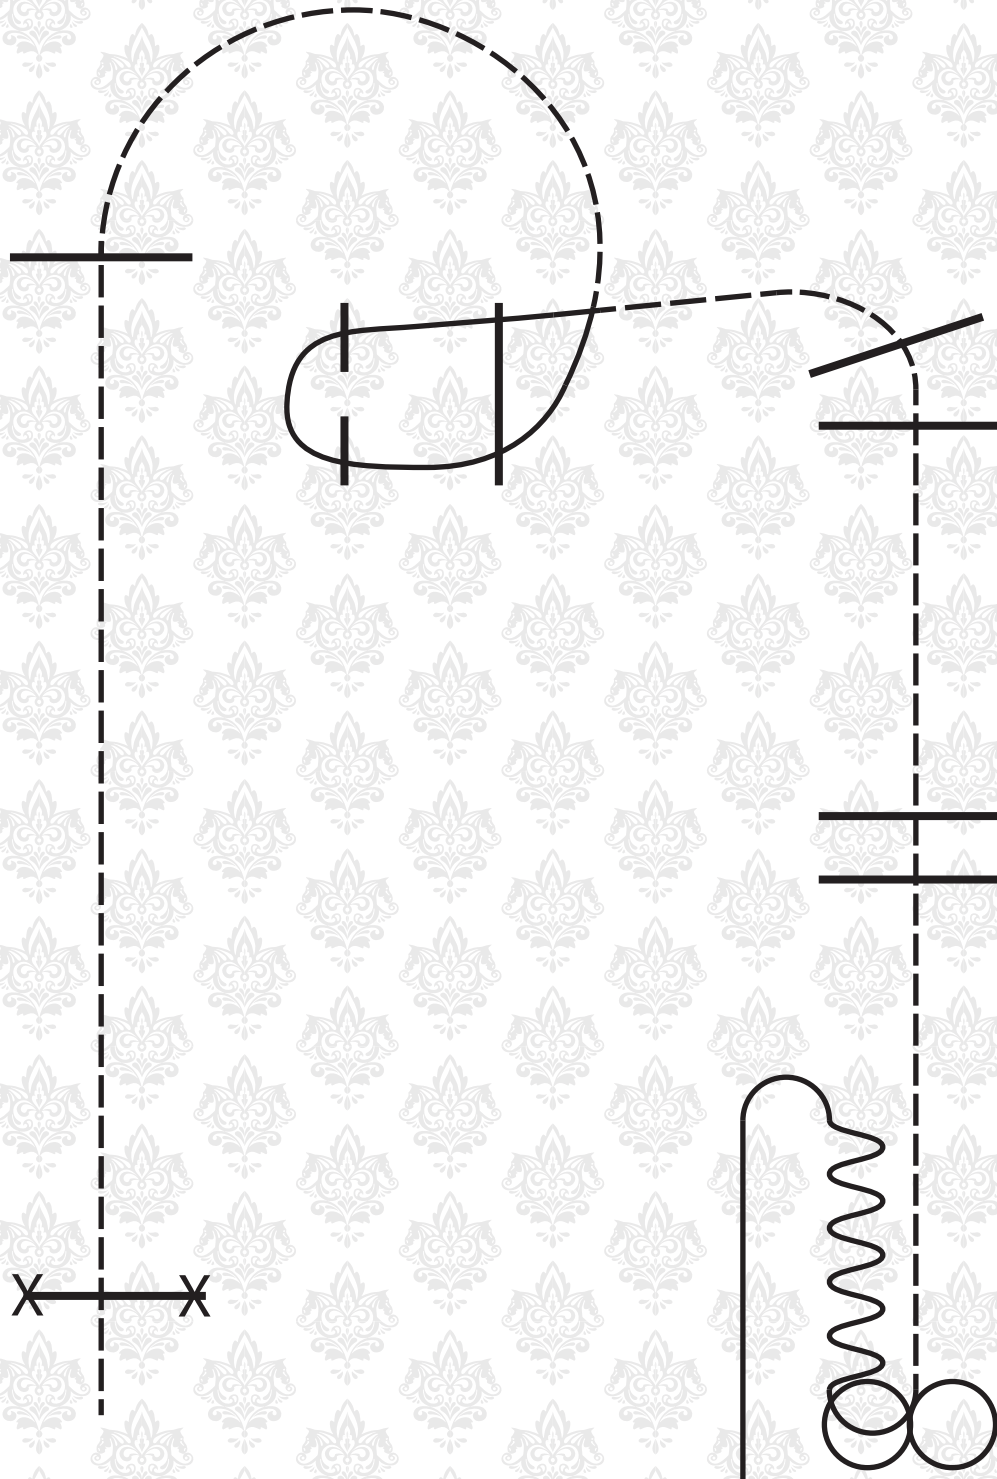

Salt Water Show Series

Trail Under Saddle All Walk/Trot

Classes 29, 30, 32, 34

1. Trot
 2. Jump**
 3. Walk
 4. Trot
 5. Turn 360 L, 360 R
 6. Back 1 length
 7. Dismount
 8. Leave on foot
- ** Jump is less than 12"