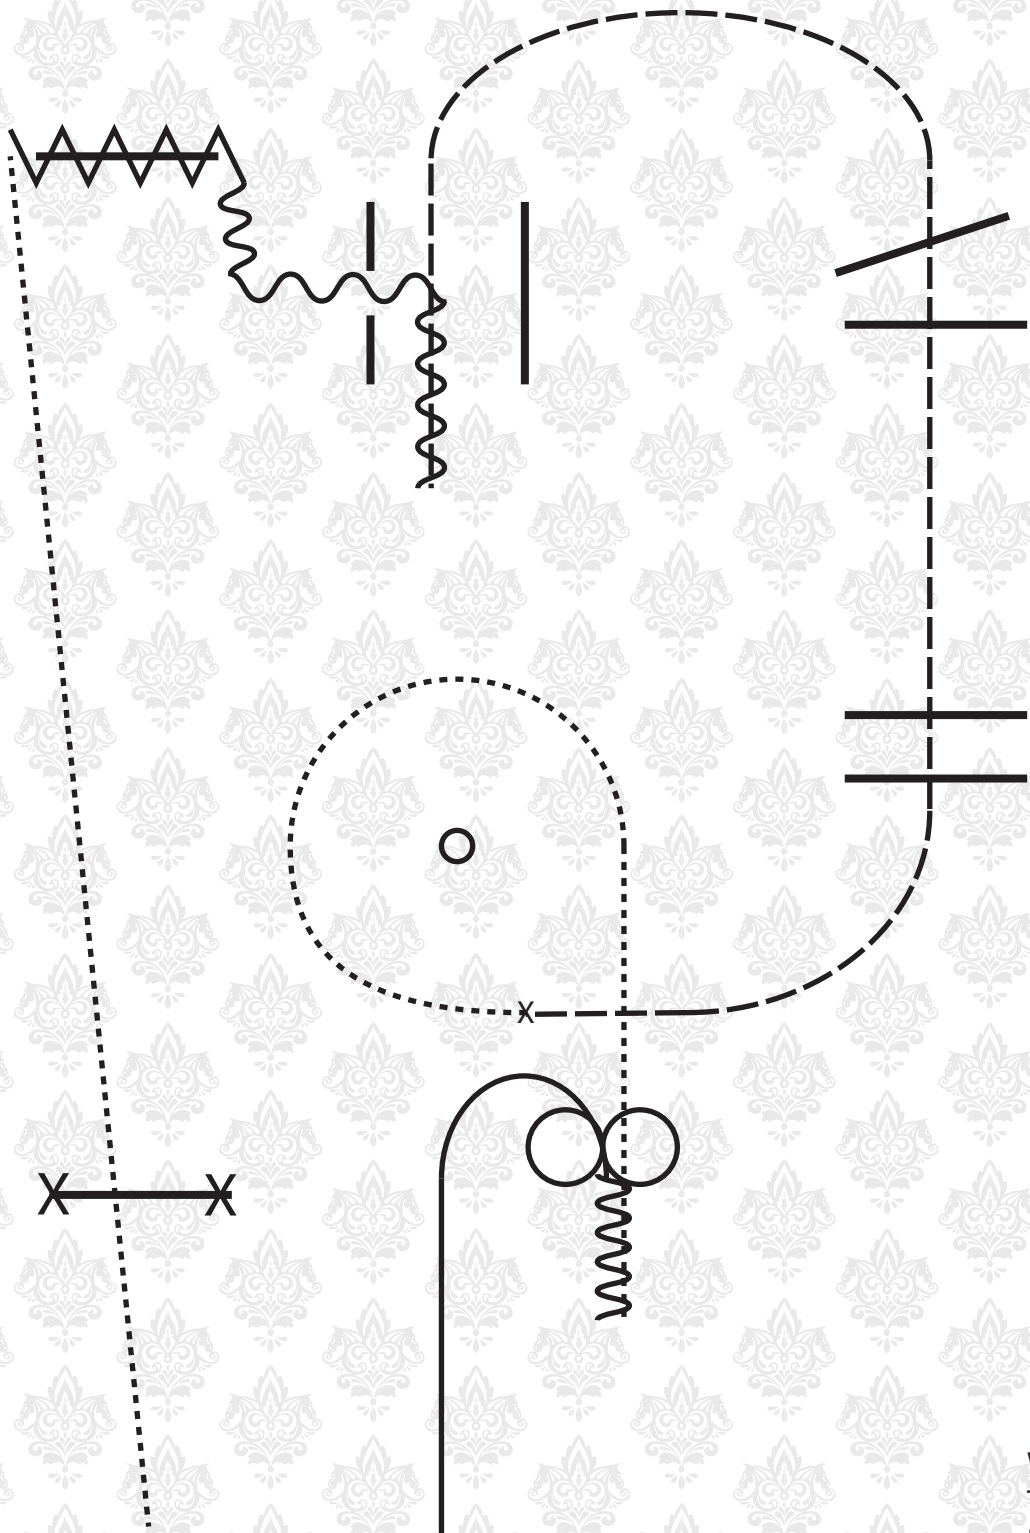

Salt Water Show Series

Trail Under Saddle All Walk/Trot/Lope

Classes 31, 33, 35

1. Lope L Lead
2. Jump**
3. Sidepass to R
4. Back between poles
5. Trot
6. Stop, build loop
7. Lope circle R Lead
8. Stop, Back 1 length
9. 360 L, 360 R
10. Dismount
11. Leave on foot

** Jump is less than 12"

Walk _____
 Trot/Jog - - - - -
 Extended Jog - - - - -
 Canter/Lope